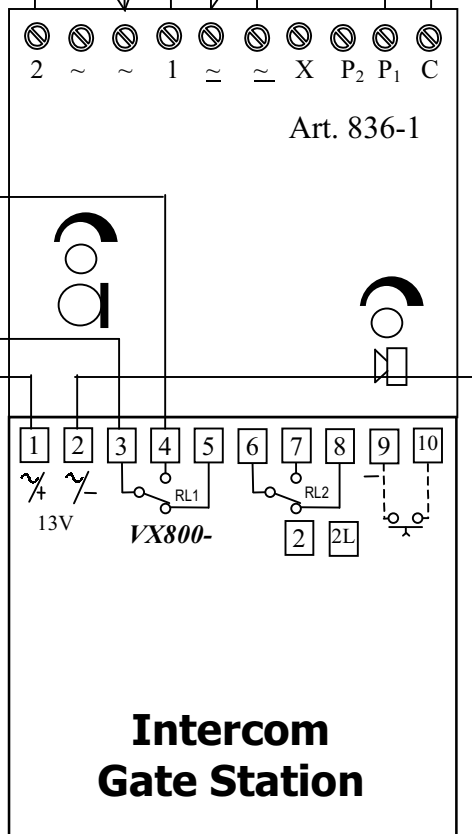

## Intercom Control Panel

**Receiver /  
Transmitter**

### Receiver/Transmitter Connections

- 11. Yellow
- 12. Green
- 13. Red
- 14. Black
- 15. White
- 16. Blue

**To start  
command for  
gate**

**Intercom  
Gate Station**