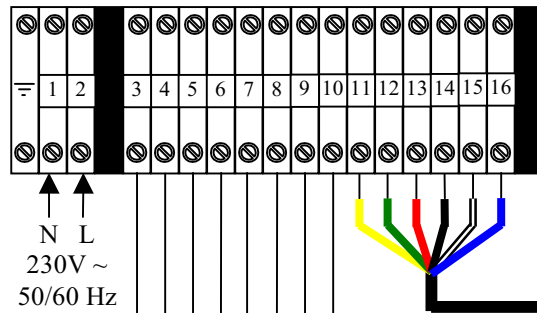

## Intercom Control Panel

**Receiver /  
Transmitter**

### Receiver/Transmitter Connections

- 11. Yellow
- 12. Green
- 13. Red
- 14. Black
- 15. White
- 16. Blue

**To start  
command for  
gate**

**Intercom  
Gate Station**